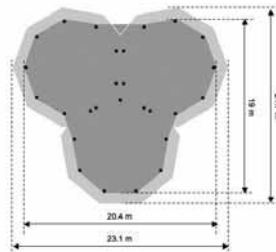

Dozens of possibilities exist for single and multiple Kata floor layouts. If you have something specific in mind, just let us design a layout for you...

These layouts are for guidance only - please get in touch for a more specific design to suit your requirements.

Single Giant Hat with 54 seated + Fire Pit

2 Giant Hats (Sides Up) with 144 seated

2 Giant Hats with 108 seated + Kungsorren Bar Area

3 Giant Hats (Arc) with 108 seated + Dance Area

3 Giant Hats (Triangle)

3 Giant Hats (Straight Line)

4 Giant Hats ('Y' Shape) with 216 seated + Dance Area

4 Giant Hats (Arc)

4 Giant Hats (Diamond Shape)

The crew at MagnaKata don't like to say "no".

We love a challenge and will work with you from the outset to ensure you have the event of your dreams.