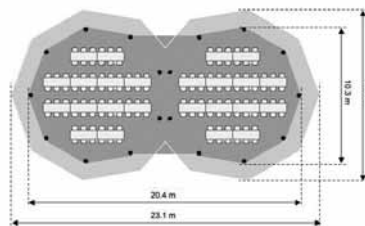

Dozens of possibilities exist for single and multiple Kata floor layouts. If you have something specific in mind, just let us design a layout for you...

These layouts are for guidance only - please get in touch for a more specific design to suit your requirements.

Single Giant Hat with 54 seated + Fire Pit

2 Giant Hats (Sides Up) with 144 seated

2 Giant Hats with 108 seated + Kungsorren Bar Area

3 Giant Hats (Arc) with 108 seated + Dance Area

3 Giant Hats (Triangle)

3 Giant Hats (Straight Line)

4 Giant Hats ('Y' Shape) with 216 seated + Dance Area

4 Giant Hats (Arc)

4 Giant Hats (Diamond Shape)

The crew at MagnaKata don't like to say "no".

We love a challenge and will work with you from the outset to ensure you have the event of your dreams.