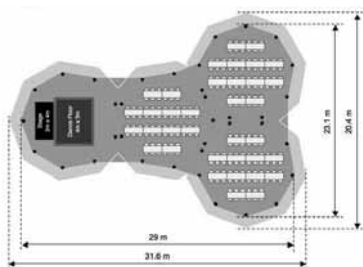

Dozens of possibilities exist for single and multiple Kata floor layouts. If you have something specific in mind, just let us design a layout for you...

These layouts are for guidance only - please get in touch for a more specific design to suit your requirements.

Single Giant Hat with 54 seated + Fire Pit

2 Giant Hats (Sides Up) with 144 seated

2 Giant Hats with 108 seated + Kungsorren Bar Area

3 Giant Hats (Arc) with 108 seated + Dance Area

3 Giant Hats (Triangle)

3 Giant Hats (Straight Line)

4 Giant Hats ('Y' Shape) with 216 seated + Dance Area

4 Giant Hats (Arc)

4 Giant Hats (Diamond Shape)

The crew at MagnaKata don't like to say "no".

We love a challenge and will work with you from the outset to ensure you have the event of your dreams.