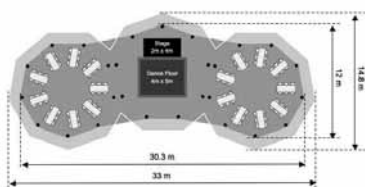

Single Giant Hat with 54 seated + Fire Pit

2 Giant Hats (Sides Up) with 144 seated

2 Giant Hats with 108 seated + Kungsorren Bar Area

3 Giant Hats (Arc) with 108 seated + Dance Area

3 Giant Hats (Triangle)

3 Giant Hats (Straight Line)

4 Giant Hats ('Y' Shape) with 216 seated + Dance Area

4 Giant Hats (Arc)

4 Giant Hats (Diamond Shape)

The crew at MagnaKata don't like to say "no".

We love a challenge and will work with you from the outset to ensure you have the event of your dreams.