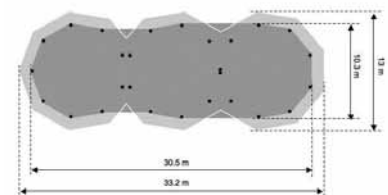

Single Giant Hat with 54 seated + Fire Pit

2 Giant Hats (Sides Up) with 144 seated

2 Giant Hats with 108 seated + Kungsorren Bar Area

3 Giant Hats (Arc) with 108 seated + Dance Area

3 Giant Hats (Triangle)

3 Giant Hats (Straight Line)

4 Giant Hats ('Y' Shape) with 216 seated + Dance Area

4 Giant Hats (Arc)

4 Giant Hats (Diamond Shape)

The crew at MagnaKata don't like to say "no".

We love a challenge and will work with you from the outset to ensure you have the event of your dreams.