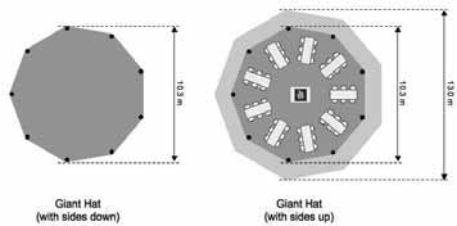

Dozens of possibilities exist for single and multiple Kata floor layouts. If you have something specific in mind, just let us design a layout for you...

These layouts are for guidance only - please get in touch for a more specific design to suit your requirements.

Single Giant Hat with 54 seated + Fire Pit

2 Giant Hats (Sides Up) with 144 seated

2 Giant Hats with 108 seated + Kungsorren Bar Area

3 Giant Hats (Arc) with 108 seated + Dance Area

3 Giant Hats (Triangle)

3 Giant Hats (Straight Line)

4 Giant Hats ('Y' Shape) with 216 seated + Dance Area

4 Giant Hats (Arc)

4 Giant Hats (Diamond Shape)

The crew at MagnaKata don't like to say "no".

We love a challenge and will work with you from the outset to ensure you have the event of your dreams.