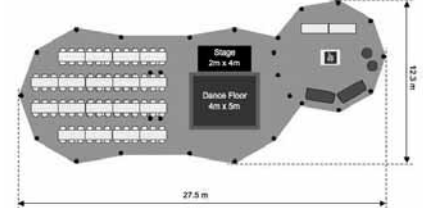

Dozens of possibilities exist for single and multiple Kata floor layouts. If you have something specific in mind, just let us design a layout for you...

These layouts are for guidance only - please get in touch for a more specific design to suit your requirements.

Single Giant Hat with 54 seated + Fire Pit

2 Giant Hats (Sides Up) with 144 seated

2 Giant Hats with 108 seated + Kungsorren Bar Area

3 Giant Hats (Arc) with 108 seated + Dance Area

3 Giant Hats (Triangle)

3 Giant Hats (Straight Line)

4 Giant Hats ('Y' Shape) with 216 seated + Dance Area

4 Giant Hats (Arc)

4 Giant Hats (Diamond Shape)

The crew at MagnaKata don't like to say "no".

We love a challenge and will work with you from the outset to ensure you have the event of your dreams.