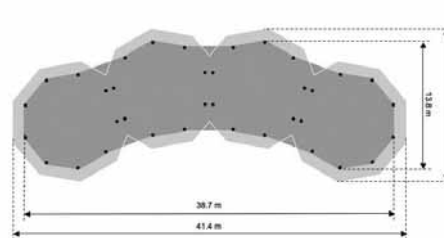

Single Giant Hat with 54 seated + Fire Pit

2 Giant Hats (Sides Up) with 144 seated

2 Giant Hats with 108 seated + Kungsorren Bar Area

3 Giant Hats (Arc) with 108 seated + Dance Area

3 Giant Hats (Triangle)

3 Giant Hats (Straight Line)

4 Giant Hats ('Y' Shape) with 216 seated + Dance Area

4 Giant Hats (Arc)

4 Giant Hats (Diamond Shape)

The crew at MagnaKata don't like to say "no".

We love a challenge and will work with you from the outset to ensure you have the event of your dreams.