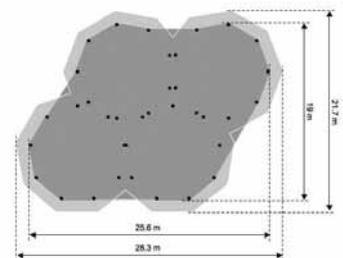

3 Giant Hats (Straight Line)

4 Giant Hats ('Y' Shape) with 216 seated + Dance Area

4 Giant Hats (Arc)

4 Giant Hats (Diamond Shape)

The crew at MagnaKata don't like to say "no".

We love a challenge and will work with you from the outset to ensure you have the event of your dreams.